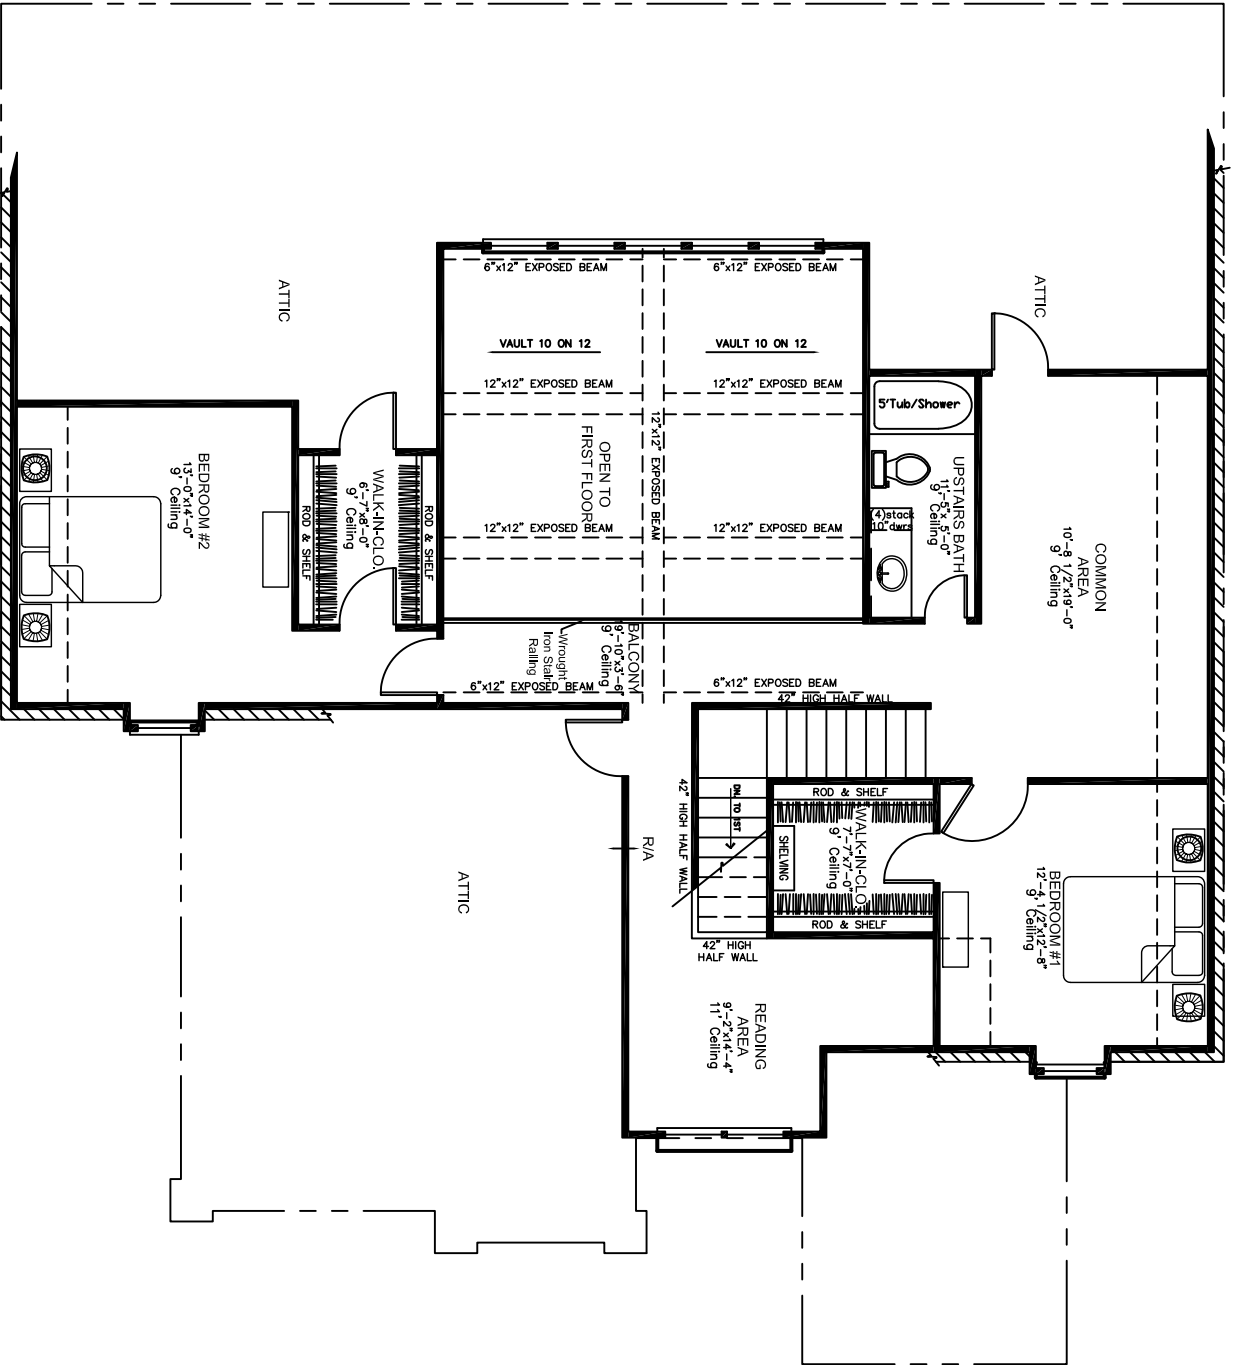

# FIRST FLOOR PLAN

SCALE: 1/4" = 1'-0"

AREAS	AREA	FINISH
FIRST FLOOR	2,818 S.F.	S.F.
SECOND FLOOR	831 S.F.	S.F.
LIVING GARAGE	3,349 S.F.	S.F.
COVERED UNDER ROOF	1,135 S.F.	S.F.
	5,112 S.F.	S.F.

# SECOND FLOOR PLAN

SCALE: 1/4" = 1'-0"